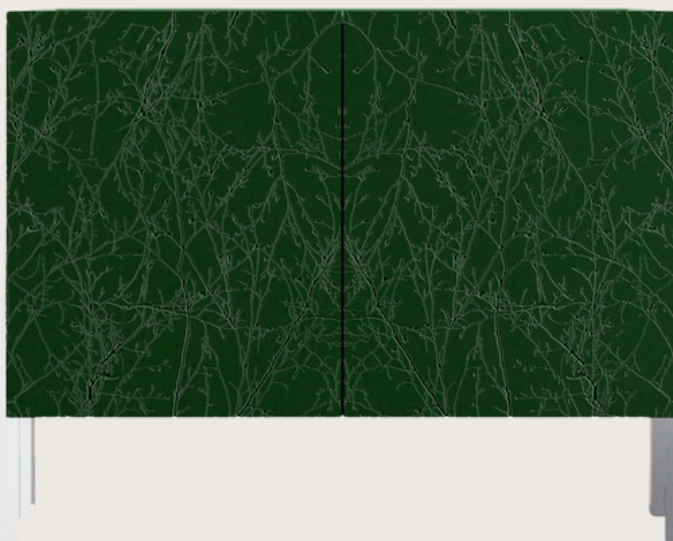

# FURNITURE

BIRDY  
**\$5200**

WAVE  
**\$1800**

LEAF  
**\$1800**

STONE  
**\$2100**

FLOWER  
**\$1680**

GREEN  
**\$2450**