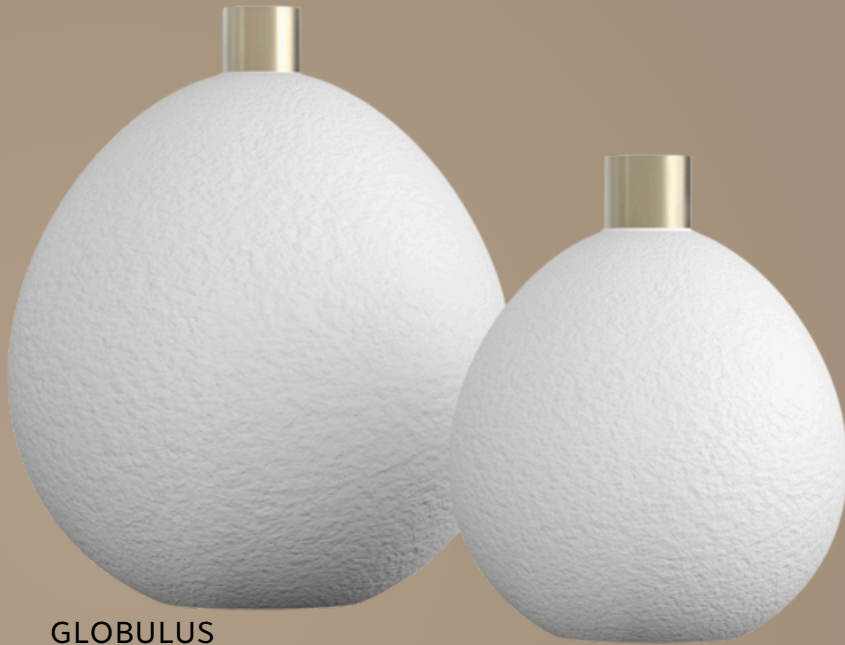

DECORATIVE ACCENTS

GLOBULUS